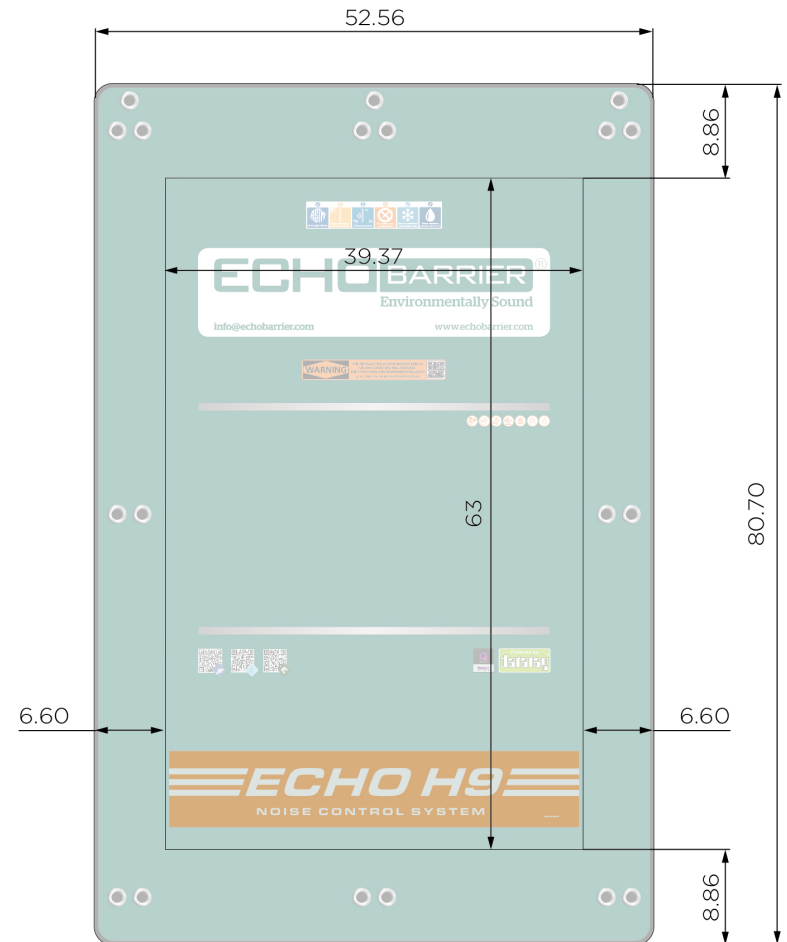

# ECHO BARRIER®

Environmentally Sound

All dimensions are in inches

WEIGHT EACH: 12 Lbs