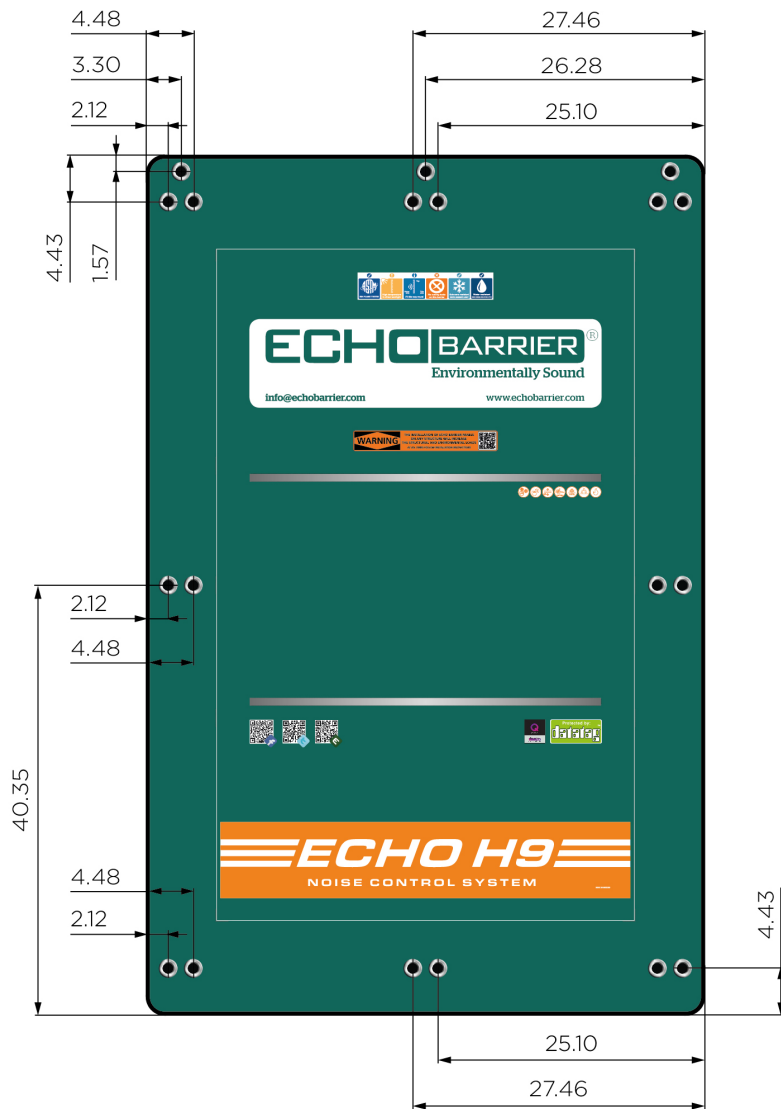

# ECHO BARRIER®

Environmentally Sound

All dimensions are in inches

WEIGHT EACH: 12 Lbs